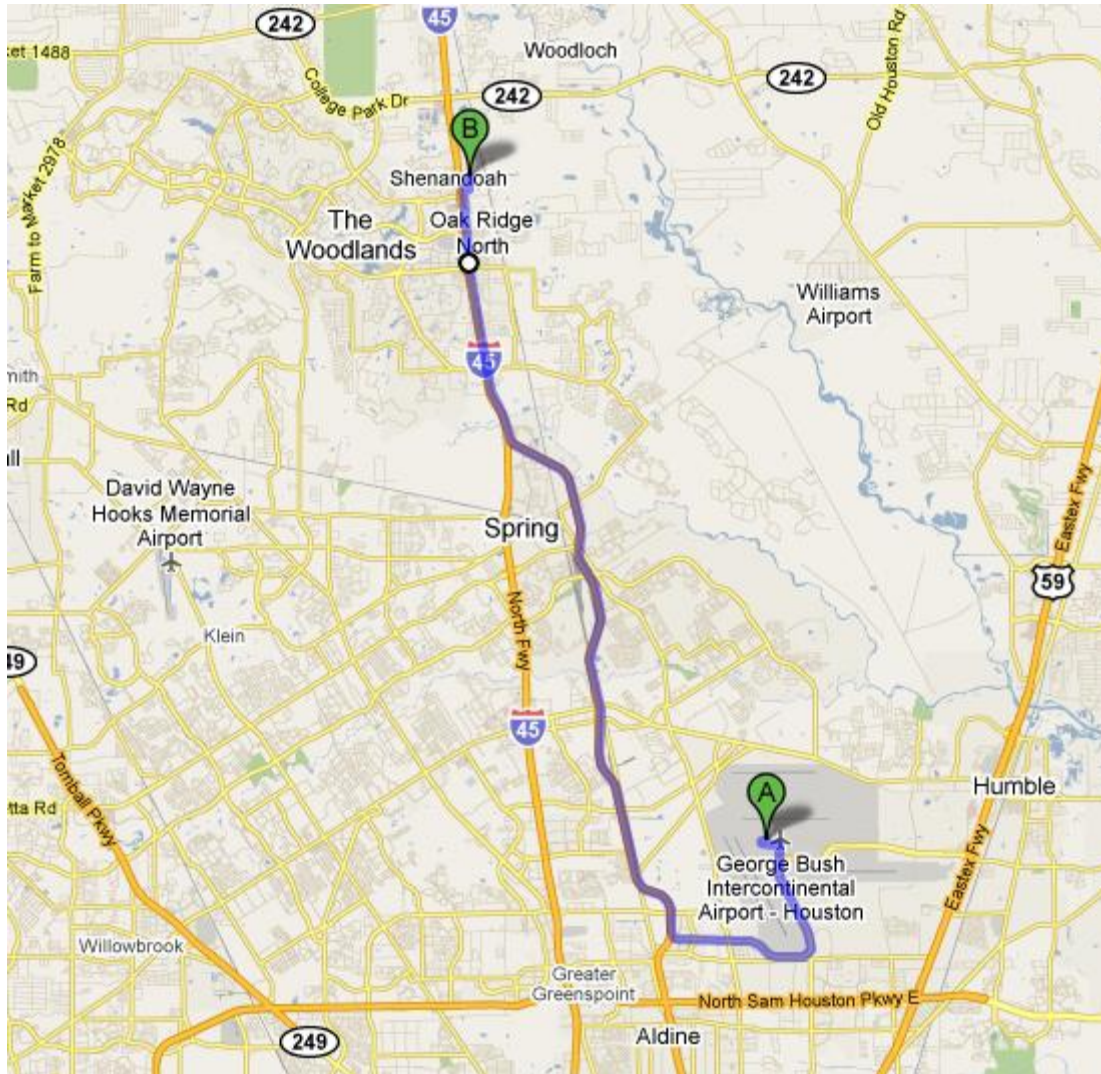

Bush IAH Airport to CISD Natatorium

Map

Link to Bush Intercontinental Airport

<http://www.fly2houston.com/iah>

Bush IAH Airport to CISD Natatorium

Directions

 IAH George Bush Intercontinental Airport
2800 N Terminal Rd, Houston, TX 77032-5569 - (281) 230-3100

	1. Head west on N Terminal Rd toward John F Kennedy Blvd About 1 min	go 0.5 mi total 0.5 mi
	2. Slight right at John F Kennedy Blvd About 5 mins	go 2.3 mi total 2.8 mi
	3. Slight right at Hardy Toll Rd Toll road About 5 mins	go 2.9 mi total 5.8 mi
	4. Take the ramp to Woodlands/I-45 Toll road	go 0.3 mi total 6.0 mi
	5. Merge onto Hardy Toll Rd Toll road About 12 mins	go 11.6 mi total 17.7 mi
	6. Merge onto I-45 N About 4 mins	go 3.5 mi total 21.2 mi
	7. Take exit 77 toward Lake Woodlands Dr/Research Forest Dr/Tamina Rd	go 0.2 mi total 21.3 mi
	8. Merge onto I-45 Frontage N About 3 mins	go 1.4 mi total 22.8 mi
	9. Turn right toward David Memorial Dr	go 0.1 mi total 22.9 mi
	10. Turn left at David Memorial Dr Destination will be on the right About 1 min	go 0.3 mi total 23.2 mi

 Conroe ISD Natatorium
19133 David Memorial Drive, Shenandoah, TX 77385 - (936) 709-3901

Major Domestic Carriers

[American Airlines](#)
[Continental Airlines](#)
[Delta Air Lines](#)
[United Airlines](#)
[USAirways](#)
[Frontier Airlines](#)