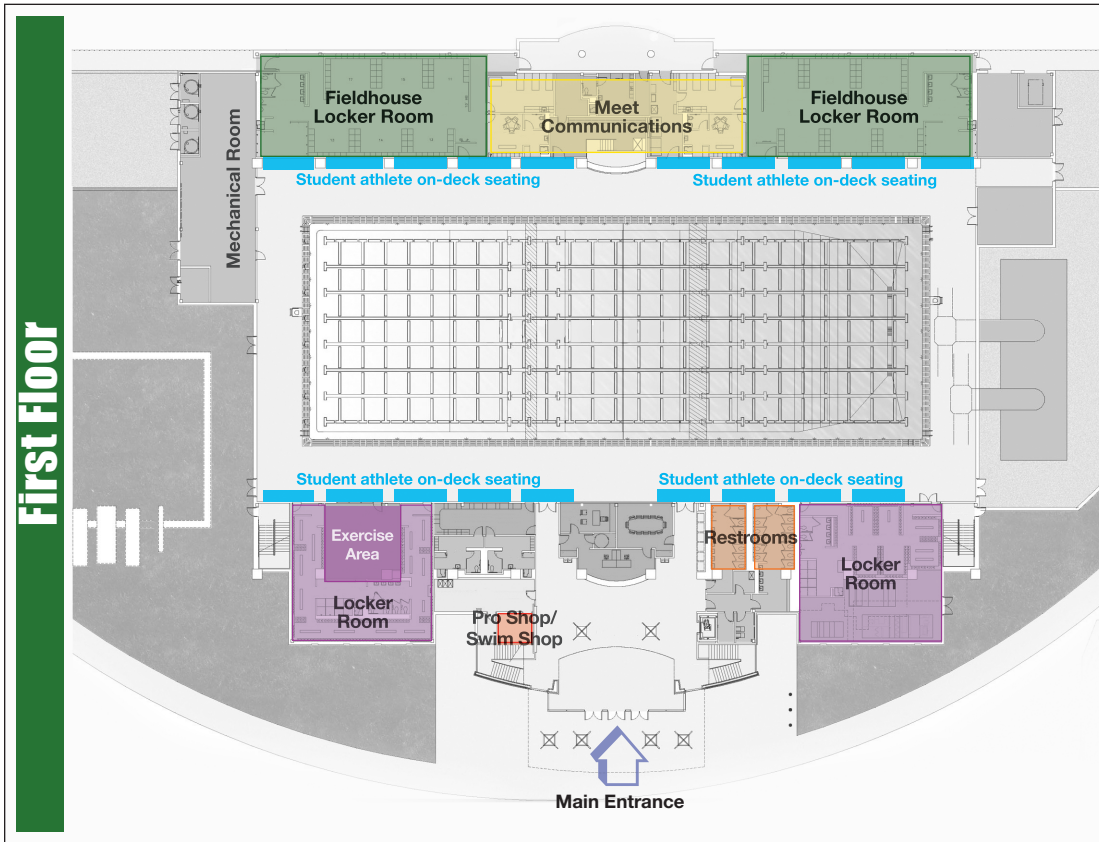

# Natatorium

19133 David Memorial Dr. • Shenandoah, TX 77385

First Floor

- Student athlete on-deck seating (900 maximum)
- Field house locker rooms
- Pro Shop/Swim Shops of Southwest
- Meet communications
- Natatorium locker rooms
- Natatorium public restrooms

## The Natatorium

- Opened .....Fall 2008
- Surface area.....16,007 sq. ft.
- Depths .....7' 0" → 14' 0"
- Total volume.....921,424 gal.
- Scoreboard.....Daktronics:  
*Prostar & Galaxy*
- Timing system.....Daktronics:  
*Omnisport*
- Bulkheads.....Stark
- Filtration.....Neptune  
Bension

## Parking - totally lighted

- General.....3,500
- Handicapped.....48

## Seating

- Grandstand.....1,000 spectators
- Student athletes.....900

Second Floor