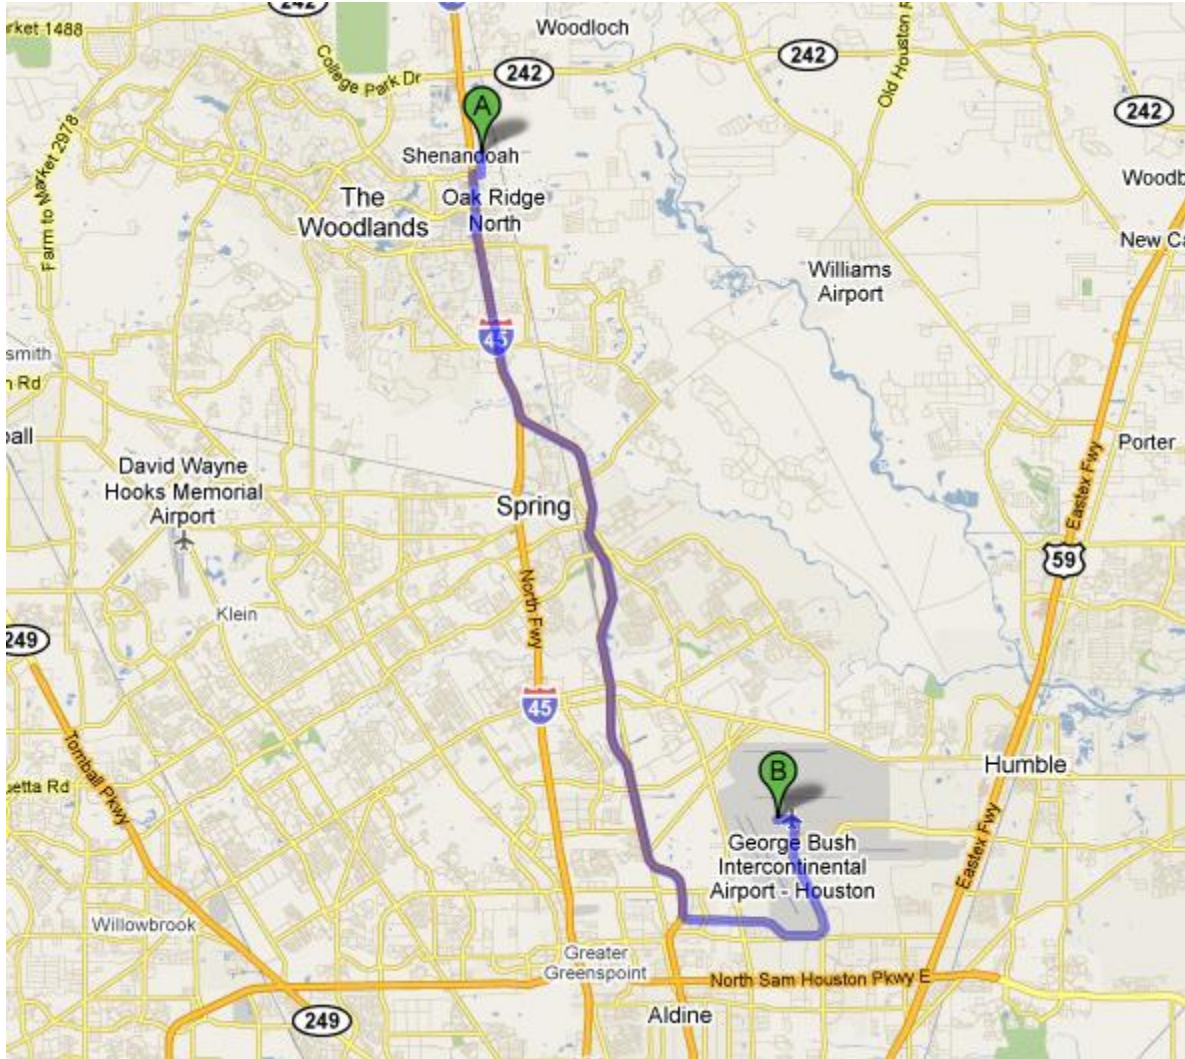

CISD Natatorium to Bush IAH Airport

Map

Link to Bush Intercontinental Airport

<http://www.fly2houston.com/iah>

Conroe Independent School District

CISD Natatorium to Bush IAH Airport

Directions

 Conroe ISD Natatorium
19133 David Memorial Drive, Shenandoah, TX 77385 - (936) 709-3901

-
- | | |
|---|-----------------------------|
| 1. Head south on David Memorial Dr toward Tamina Rd
About 1 min | go 0.4 mi
total 0.4 mi |
|  2. Take the 2nd right onto Tamina Rd
About 2 mins | go 0.2 mi
total 0.6 mi |
|  3. Turn left at I-45 Frontage S
About 2 mins | go 1.3 mi
total 1.8 mi |
|  4. Take the ramp on the left onto I-45 S
About 4 mins | go 3.5 mi
total 5.4 mi |
|  5. Slight right at Hardy Toll Rd
Toll road
About 12 mins | go 11.7 mi
total 17.1 mi |
|  6. Take the exit toward Intercontinental Airport
Toll road
About 1 min | go 0.5 mi
total 17.6 mi |
| 7. Merge onto Hardy Toll Rd
Toll road
About 6 mins | go 3.2 mi
total 20.8 mi |
| 8. Continue onto John F Kennedy Blvd
About 4 mins | go 2.1 mi
total 22.9 mi |
| 9. Continue onto N Terminal Rd
Destination will be on the left
About 1 min | go 0.3 mi
total 23.3 mi |

 IAH George Bush Intercontinental Airport
2800 N Terminal Rd, Houston, TX 77032-5569 - (281) 230-3100

Major Domestic Carriers

[American Airlines](#)

[Continental Airlines](#)

[Delta Air Lines](#)

[United Airlines](#)

[USAirways](#)

[Frontier Airlines](#)