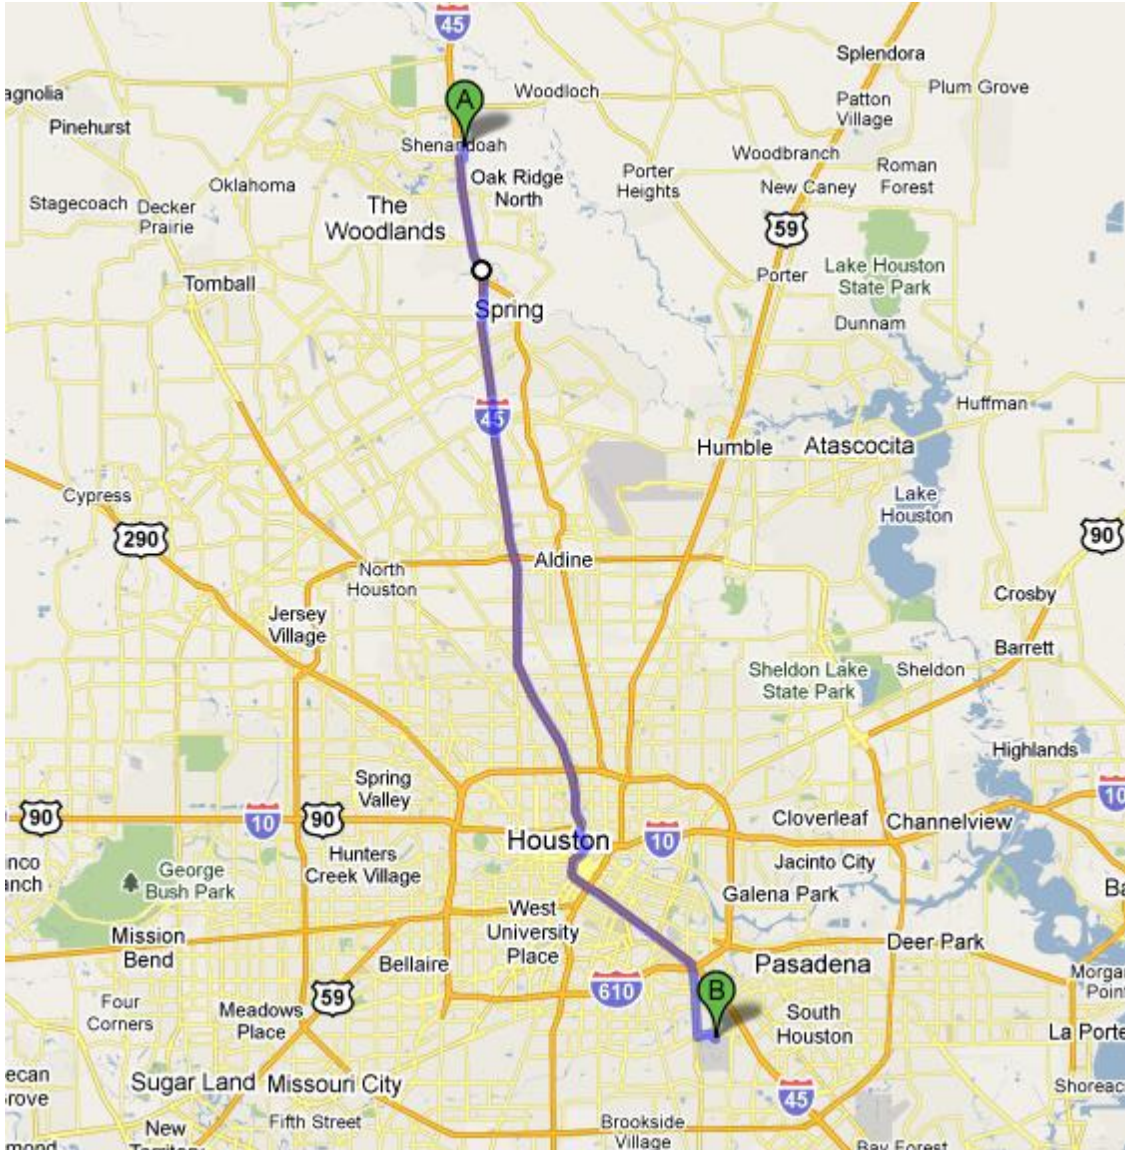

CISD Natatorium to Hobby Airport Map

Link to William Hobby Airport

<http://www.fly2houston.com/hobbyHome>

19133 David Memorial Drive • Shenandoah, Texas 77385 • (936) 709-3901

CISD Natatorium to Hobby Airport Directions

A Conroe ISD Natatorium
19133 David Memorial Drive, Shenandoah, TX 77385 - (936) 709-3901

- | | | | |
|---|--|------------|---------------|
| | 1. Head south on David Memorial Dr toward Tamina Rd | go 0.4 mi | total 0.4 mi |
| ↘ | 2. Take the 2nd right onto Tamina Rd | go 0.2 mi | total 0.6 mi |
| ↙ | 3. Turn left at I-45 Frontage S | go 1.3 mi | total 1.8 mi |
| | 4. Take the ramp on the left onto I-45 S | go 35.3 mi | total 37.2 mi |
| ↗ | 5. Take exit 40B for I-610 E toward TX-225/Pasadena | go 0.1 mi | total 37.3 mi |
| | 6. Keep left at the fork, follow signs for I-610 W/TX-35 S/Pearland/Alvin and merge onto TX-35 S/Reveille St
Continue to follow TX-35 S | go 3.1 mi | total 40.4 mi |
| ↙ | 7. Turn left at Airport Blvd | go 0.7 mi | total 41.2 mi |
| ↗ | 8. Slight right toward Hobby Airport Loop | go 240 ft | total 41.2 mi |
| | 9. Continue straight onto Hobby Airport Loop | go 0.2 mi | total 41.4 mi |
| ↗ | 10. Slight right to stay on Hobby Airport Loop | go 0.2 mi | total 41.6 mi |

B William P. Hobby Airport
7800 Airport Boulevard, Houston, Texas 77061 - (713) 640-3000

Major Domestic Carriers

[American Airlines](#)

[Delta Air Lines](#)

[Southwest Airlines](#)