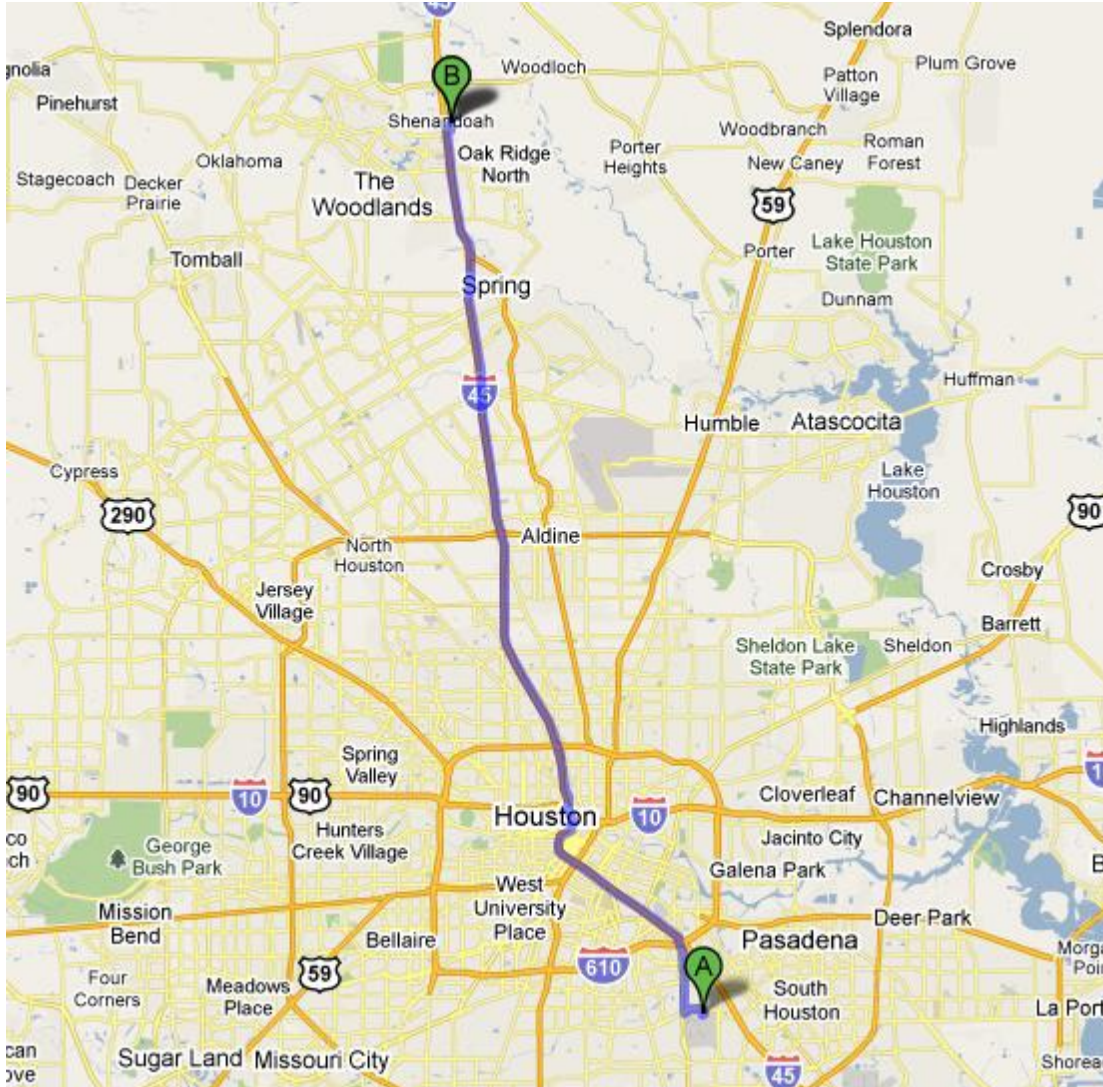

Hobby Airport to CISD Natatorium

Map

Link to William Hobby Airport

<http://www.fly2houston.com/hobbyHome>

Hobby Airport to CISD Natatorium

Directions

 William P. Hobby Airport
7800 Airport Boulevard, Houston, Texas 77061 - (713) 640-3000

- | | | |
|---|---|-----------------------------|
| | 1. Head east on Hobby Airport Loop | go 0.2 mi
total 0.2 mi |
|  | 2. Slight left to stay on Hobby Airport Loop | go 0.1 mi
total 0.3 mi |
| | 3. Continue onto Broadway St | go 262 ft
total 0.3 mi |
|  | 4. Turn left at Airport Blvd
About 2 mins | go 0.7 mi
total 1.1 mi |
|  | 5. Turn right at Telephone Rd
About 2 mins | go 1.3 mi
total 2.4 mi |
| | 6. Continue onto Reveille St
About 2 mins | go 1.7 mi
total 4.0 mi |
| | 7. Take the ramp to TX-35 N | go 0.2 mi
total 4.2 mi |
|  | 8. Merge onto I-45 N
About 38 mins | go 35.2 mi
total 39.4 mi |
|  | 9. Take exit 77 toward Lake Woodlands Dr/Research Forest Dr/Tamina Rd | go 0.2 mi
total 39.6 mi |
| | 10. Merge onto I-45 Frontage N
About 3 mins | go 1.4 mi
total 41.0 mi |
|  | 11. Turn right toward David Memorial Dr | go 0.1 mi
total 41.2 mi |
|  | 12. Turn left at David Memorial Dr
Destination will be on the right
About 1 min | go 0.3 mi
total 41.4 mi |

 Conroe ISD Natatorium
19133 David Memorial Drive, Shenandoah, TX 77385 - (936) 709-3901

Major Domestic Carriers

[American Airlines](#)

[Delta Air Lines](#)

[Southwest Airlines](#)