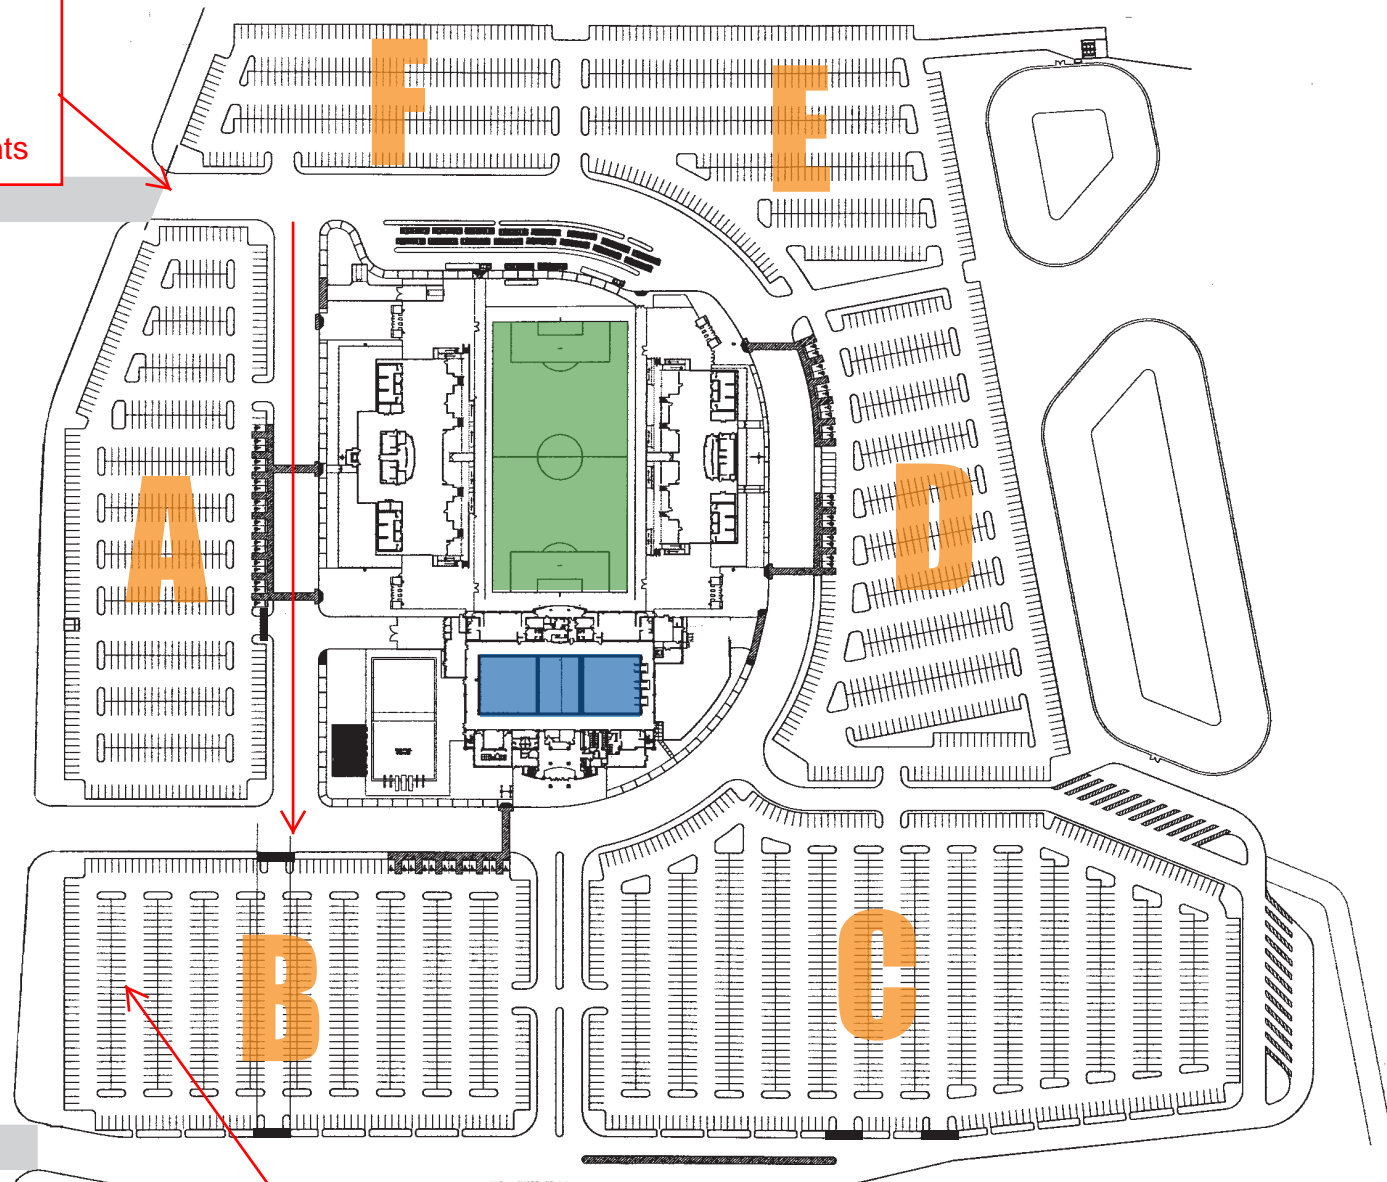

College Park Dr.

Needham Road/242

Woodforest Bank Stadium CISD Natatorium

Shenandoah Park Drive

Use Parking Lot F Entrance
to
CISD Natatorium Parking
during
Woodforest Bank Stadium Events

David Memorial Dr.

Use Forward Parking Lot B
for
CISD Natatorium Parking
during
Woodforest Bank Stadium Events

CISD Natatorium
Woodforest Bank Stadium

Exit 77
Research Forest
Tamina Road

I-45

Portafino
Shopping Center

Alexandra Lane

Home
Depot

Research Forest Dr.

Tamina Road

Exit 77
Research Forest
Tamina Road